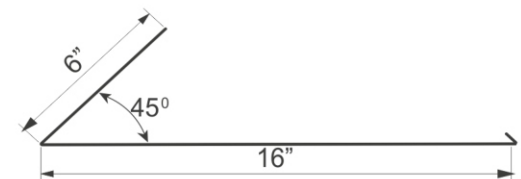

J BACK CHIMNEY FLASHING