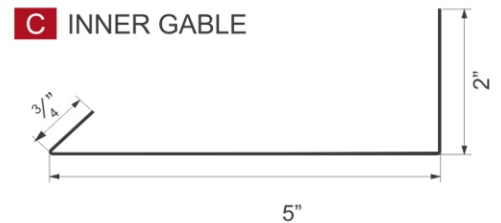

# IT'S WELL EQUIPPED

**A** DRIP EDGE L

**B** DRIP EDGE S

**C** INNER GABLE

**D** OUTER GABLE

**E** FASCIA TRIM

**G** COUNTER FLASHING

**H** SIDE CHIMNEY FLASHING (OUTER DORMER FLASHING)