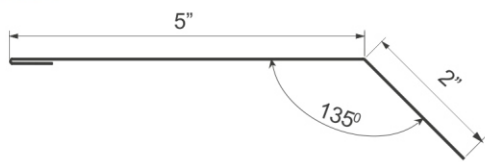

D OUTER GABLE

E FASCIA TRIM

IT'S WELL EQUIPPED

A DRIP EDGE L