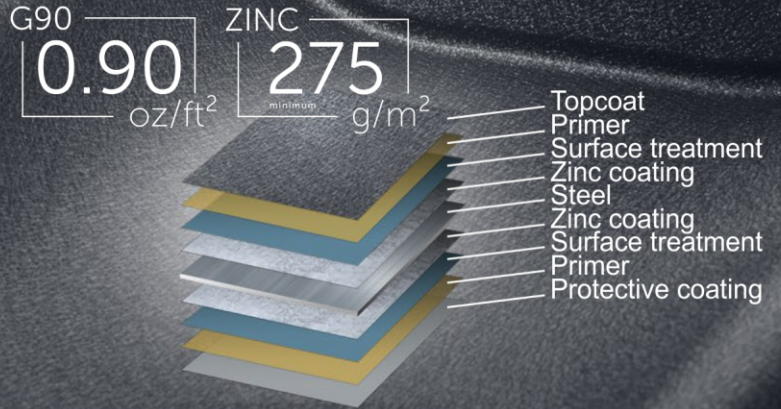

Covered with the Noble Matt coating, it effectively protects against long-term wear and provides maximum corrosion resistance in any conceivable application.

Stable and constant

The Noble Matt coating not only protects against discoloration, but also functions as an all weather shield.

It says no to re-roofing

Forget about re-roofing. Supre and Ulta will serve you reliably for generations. The steel and protective shield form a really powerful duo of protection.

IT HAS
A PROTECTIVE
SHIELD