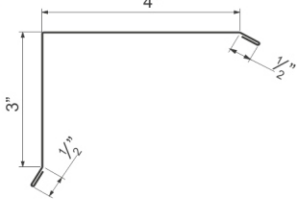

H SIDE CHIMNEY FLASHING (OUTER DORMER FLASHING)