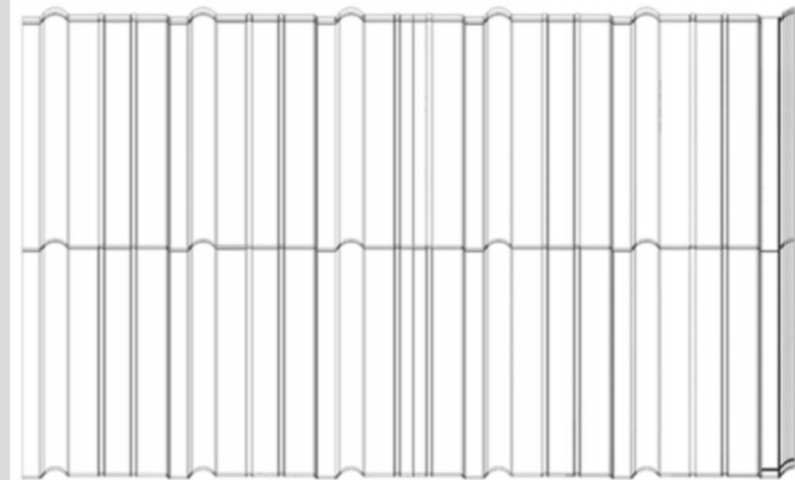

MATERIAL:

S280 GD + Z 275 +SP 35 – EN 10346:2015-09 (SS Grade 40 – ASTM A 653)

THICKNESS: 26 gauge

COATING: Noble Matt

A – Sheet total width – 46.85"-47.13" (1190-1197mm)

B – Sheet cover width – 44.88" (1140mm)

C – Fold height – 1.38" (35mm)

D – Wave height – 0.43" (11mm)

Total height 1.81" (46mm)

Sheet total length 28.50" (724mm)

Sheet cover length 27.56" (700mm)

Module length 13.78" (350mm)

Width between waves peaks 8.98" (228mm)

Sheet cover area 8.59 ft² (0.798m²)

Sheet weight 8.16 lb (3.7 kg)