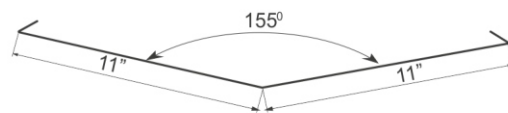

IT'S WELL EQUIPPED

F FASTENING SCREWS