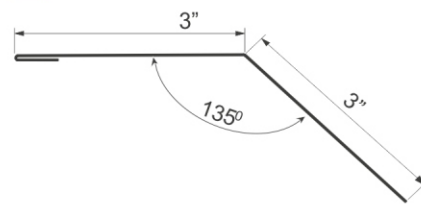

B DRIP EDGE S

E FASCIA TRIM