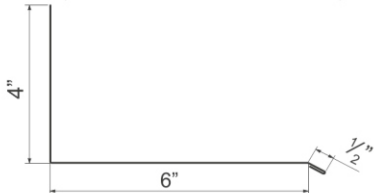

IT'S WELL EQUIPPED

F FASTENING SCREWS