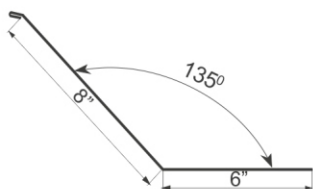

K FRONT CHIMNEY FLASHING