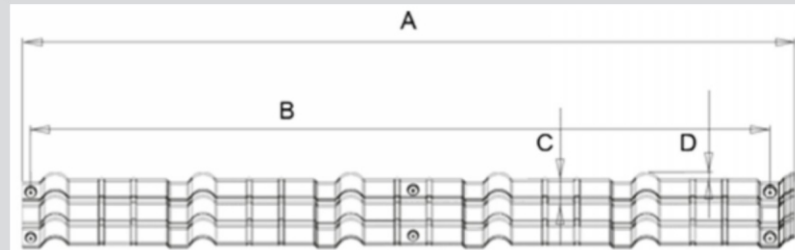

MATERIAL:

S280 GD + Z 275 +SP 35 – EN 10346:2015-09 (SS Grade 40 – ASTM A 653)

THICKNESS: 26 gauge

COATING: Noble Matt

A – Sheet total width – 46.85"-47.13" (1190-1197mm)

B – Sheet cover width – 44.88" (1140mm)

C – Fold height – 1.38" (35mm)

D – Wave height – 0.43" (11mm)

Total height 1.81" (46mm)

Sheet total length 28.50" (724mm)

Sheet cover length 27.56" (700mm)

Module length 13.78" (350mm)

Width between waves peaks 8.98" (228mm)

Sheet cover area 8.59 ft² (0.798m²)

Sheet weight 8.16 lb (3.7 kg)