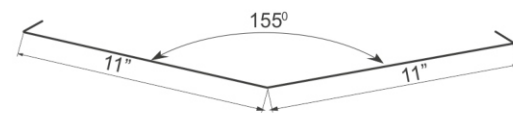

IT'S WELL EQUIPPED

I VALLEY

F FASTENING SCREWS