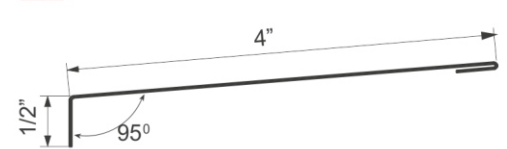

D – Wave height – 0.43” (11mm)

Total height 1.81” (46mm)

Sheet total length 28.50” (724mm)

Sheet cover length 27.56” (700mm)

Module length 13.78” (350mm)

Width between waves peaks 8.98” (228mm)

Sheet cover area 8.59 ft² (0.798m²)

Sheet weight 8.16 lb (3.7 kg)

IT'S WELL EQUIPPED

A DRIP EDGE L

B DRIP EDGE S

C INNER GABLE

D OUTER GABLE

E FASCIA TRIM

G COUNTER FLASHING