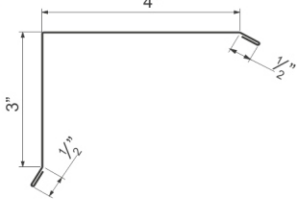

D – Wave height – 0.43” (11mm)

Total height 1.81” (46mm)

Sheet total length 28.50” (724mm)

Sheet cover length 27.56” (700mm)

Module length 13.78” (350mm)

Width between waves peaks 8.98” (228mm)

Sheet cover area 8.59 ft² (0.798m²)

Sheet weight 8.16 lb (3.7 kg)

IT'S WELL EQUIPPED

A DRIP EDGE L

B DRIP EDGE S

C INNER GABLE

D OUTER GABLE

E FASCIA TRIM

G COUNTER FLASHING