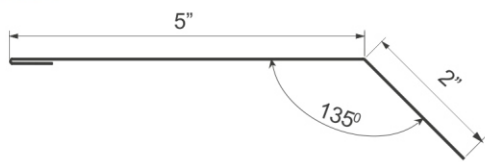

D – Wave height – 0.43” (11mm)

Total height 1.81” (46mm)

Sheet total length 28.50” (724mm)

Sheet cover length 27.56” (700mm)

Module length 13.78” (350mm)

Width between waves peaks 8.98” (228mm)

Sheet cover area 8.59 ft² (0.798m²)

Sheet weight 8.16 lb (3.7 kg)

IT'S WELL EQUIPPED

A DRIP EDGE L

B DRIP EDGE S

C INNER GABLE

D OUTER GABLE

E FASCIA TRIM

G COUNTER FLASHING