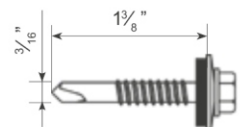

FSW METAL TO WOOD