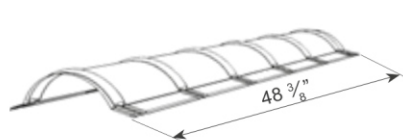

L ROUNDED RIDGE CAP

F FASTENING SCREWS