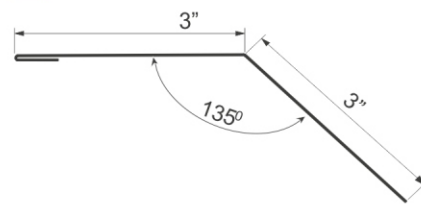

D – Wave height – 0.43” (11mm)

Total height 1.81” (46mm)

Sheet total length 28.50” (724mm)

Sheet cover length 27.56” (700mm)

Module length 13.78” (350mm)

Width between waves peaks 8.98” (228mm)

Sheet cover area 8.59 ft² (0.798m²)

Sheet weight 8.16 lb (3.7 kg)

IT'S WELL EQUIPPED

A DRIP EDGE L

B DRIP EDGE S

C INNER GABLE

D OUTER GABLE

E FASCIA TRIM

G COUNTER FLASHING