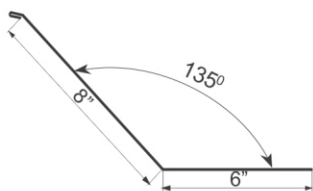

K FRONT CHIMNEY FLASHING