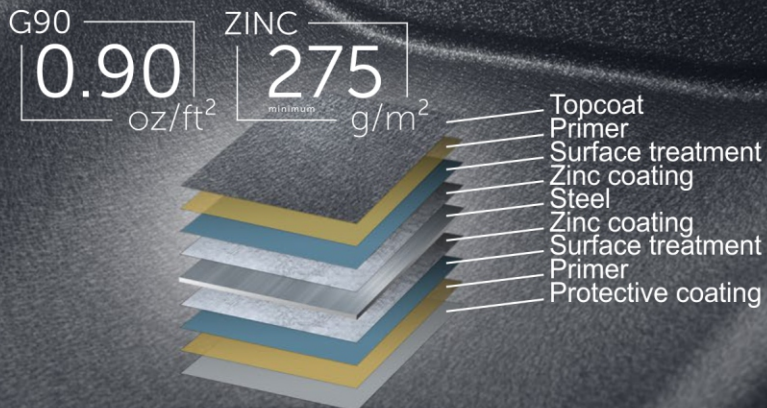

Covered with the Noble Matt coating, it effectively protects against long-term wear and provides maximum corrosion resistance in any conceivable application.

Stable and constant

The Noble Matt coating not only protects against discoloration, but also functions as an all weather shield.

It says no to re-roofing

Forget about re-roofing. Supre and Ulta will serve you reliably for generations. The steel and protective shield form a really powerful duo of protection.

IT HAS
A PROTECTIVE
SHIELD