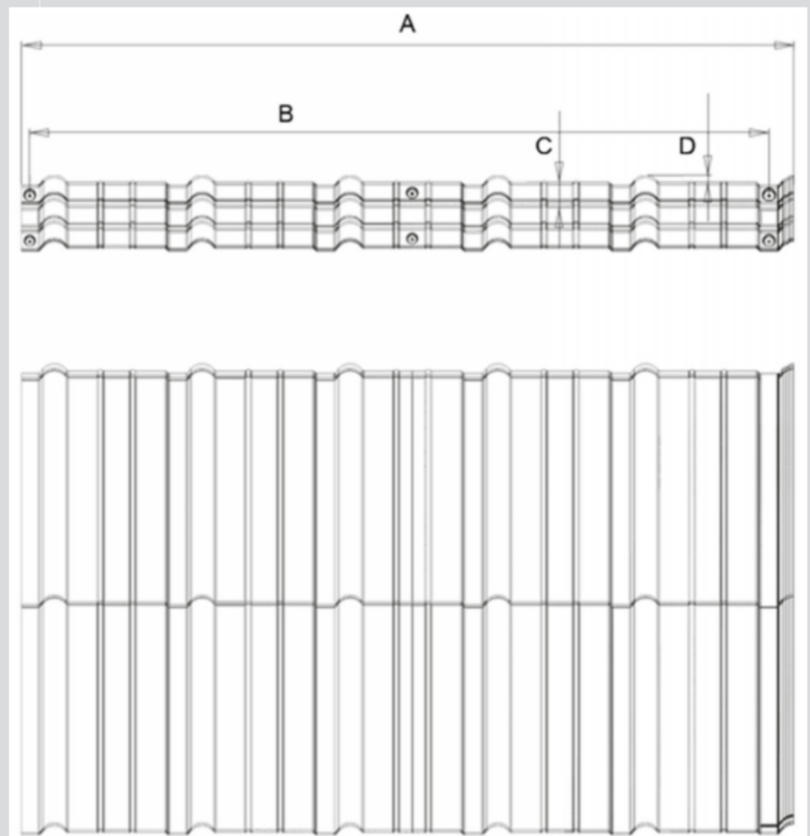

D – Wave height – 0.43” (11mm)

Total height 1.81” (46mm)

Sheet total length 28.50” (724mm)

Sheet cover length 27.56” (700mm)

Module length 13.78” (350mm)

Width between waves peaks 8.98” (228mm)

Sheet cover area 8.59 ft² (0.798m²)

Sheet weight 8.16 lb (3.7 kg)

IT'S WELL EQUIPPED

A DRIP EDGE L

B DRIP EDGE S

C INNER GABLE

D OUTER GABLE

E FASCIA TRIM

G COUNTER FLASHING