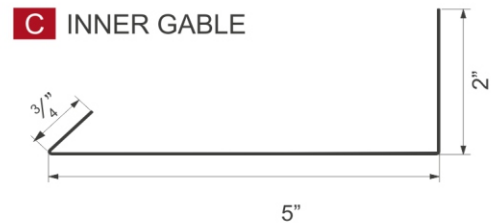

D – Wave height – 0.43” (11mm)

Total height 1.81” (46mm)

Sheet total length 28.50” (724mm)

Sheet cover length 27.56” (700mm)

Module length 13.78” (350mm)

Width between waves peaks 8.98” (228mm)

Sheet cover area 8.59 ft² (0.798m²)

Sheet weight 8.16 lb (3.7 kg)

IT'S WELL EQUIPPED

A DRIP EDGE L

B DRIP EDGE S

C INNER GABLE

D OUTER GABLE

E FASCIA TRIM

G COUNTER FLASHING