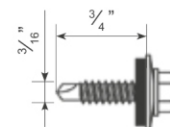

FSM METAL TO METAL