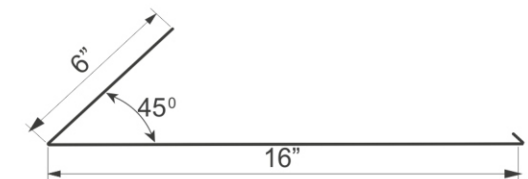

J BACK CHIMNEY FLASHING